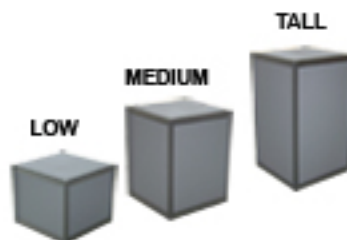

F013
ONE PIECE CHAIR COVER
430X430X880 mm.

F014
TWO PIECE CHAIR COVER
430X430X880 mm.

F015
FOLDING CHAIR
400X420X800 mm.

PLASTIC CHAIR
380X380X800 mm.

F016
DINNING CHAIR
430X430X880 mm.

F017
TV / VDO STAND
600X400X1000 mm.

F018
LOCKABLE CUPBOARD
860X430X650 mm.

F019
LOCKABLE CABINET
600X400X690 mm.

F020
REFRIGERATOR
(MEDIUM 5.5Q)

F021
ACCORDION DOOR
1000X2400 mm.

F022
DISPLAY CUBE
500X500X (500/750/1000) mm.

F023
FLAT SHELF
250X1000 mm.

F024
PLANTS

F025
ASHTRAY

F026
BASKET
260X260 mm.

F027
BROCHURE RACK

F028
PRODIUM
400X600X1200 mm